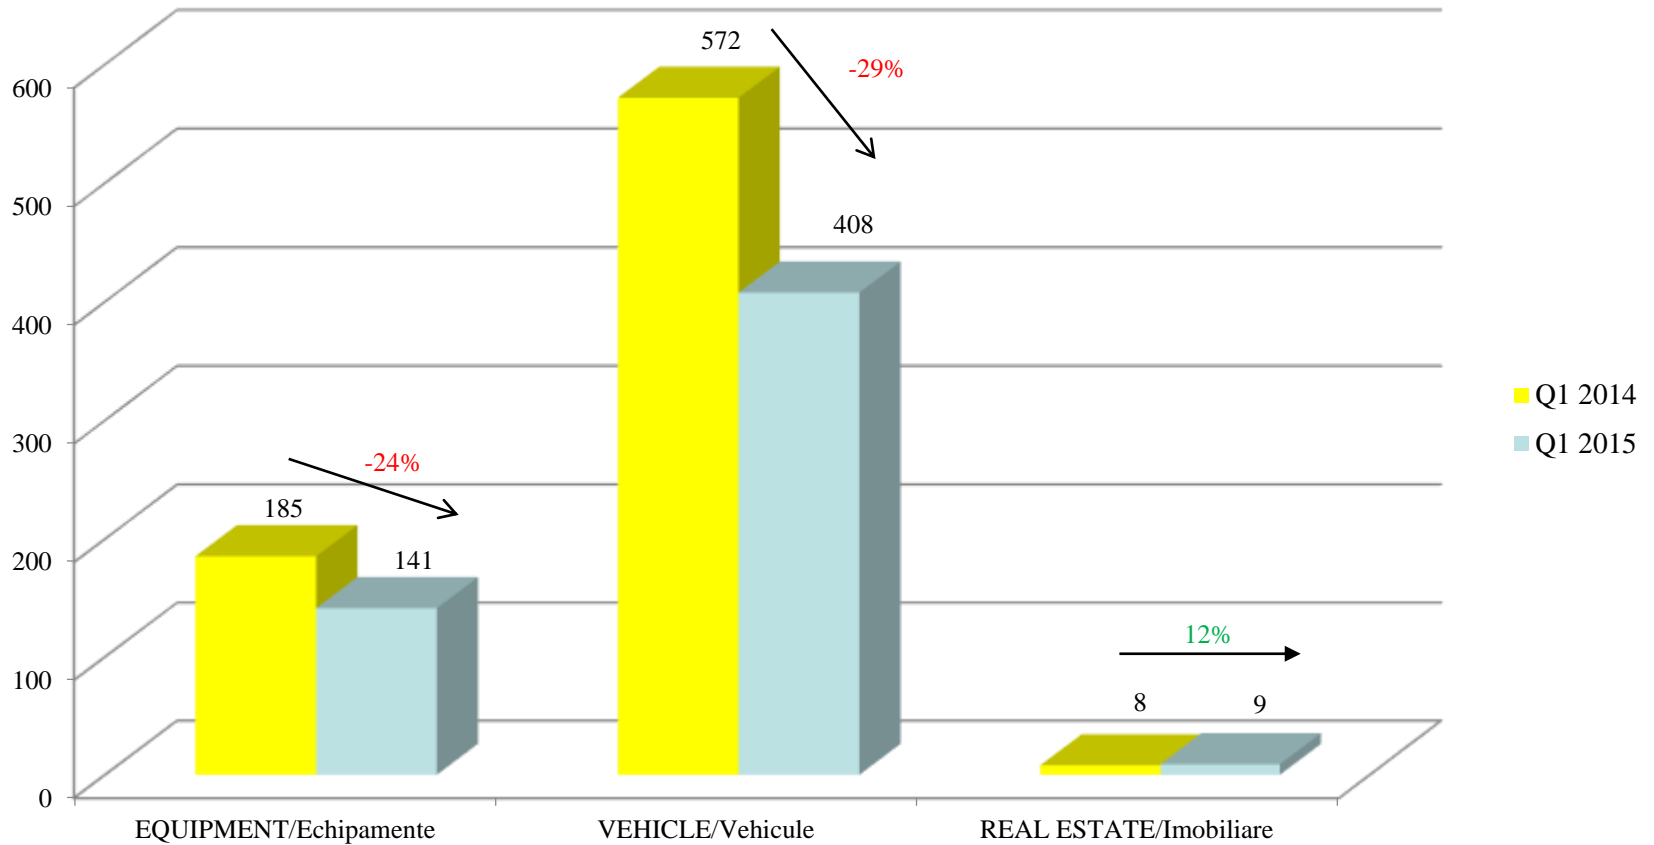

Piata de leasing din Romania dupa numarul activelor reposedate **Romanian Leasing Market by No. of Repossessed Assets**