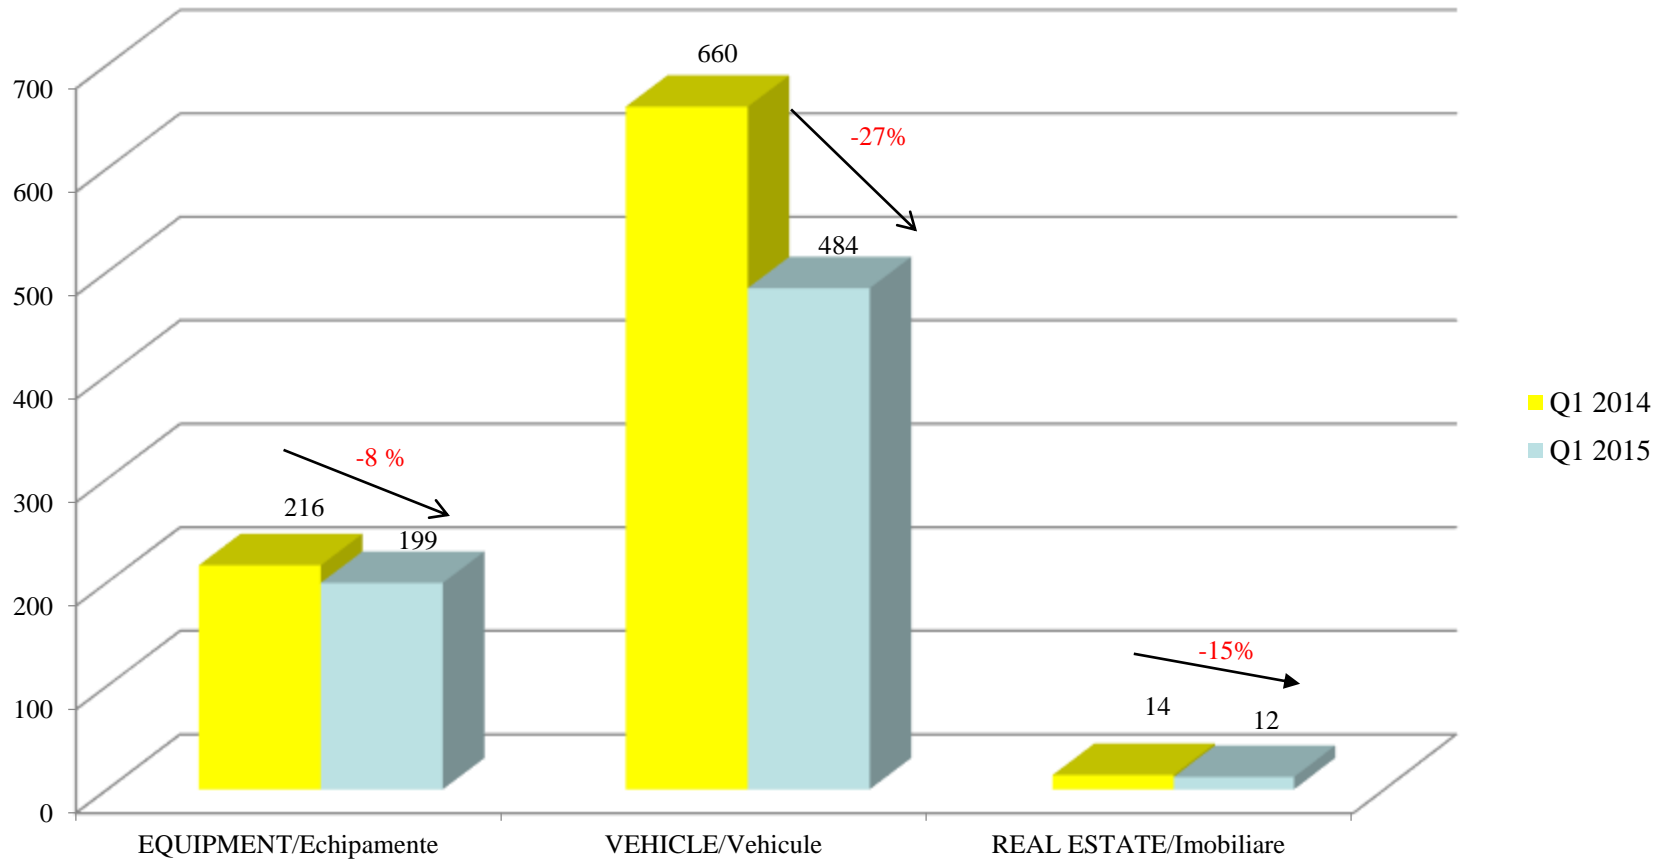

Piata de leasing din Romania dupa numarul activelor revandute

Romanian Leasing Market by No. of Remarketed Assets