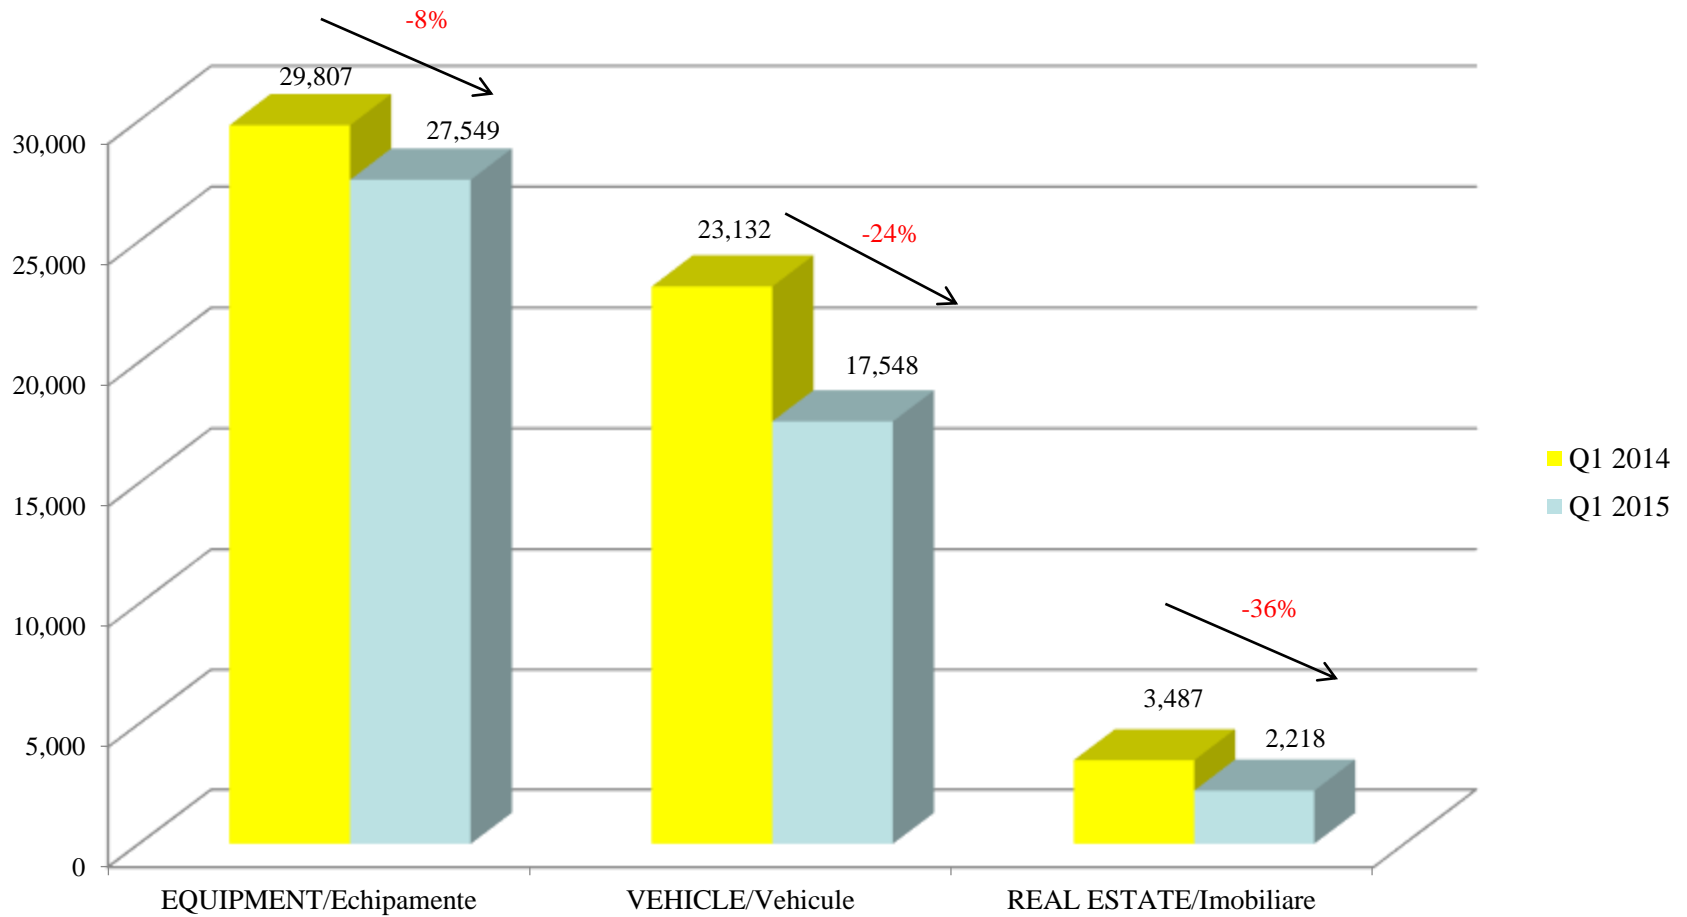

31.03.2015 vs 31.03.2014

31.03.2015

31.03.2014

Piata de leasing din Romania dupa restante ale contractelor terminate anticipat cu bunuri nerecuperate / Romanian Leasing Market by Outstanding of Early Terminated and Not Repossessed Leased Assets (000 Euro)