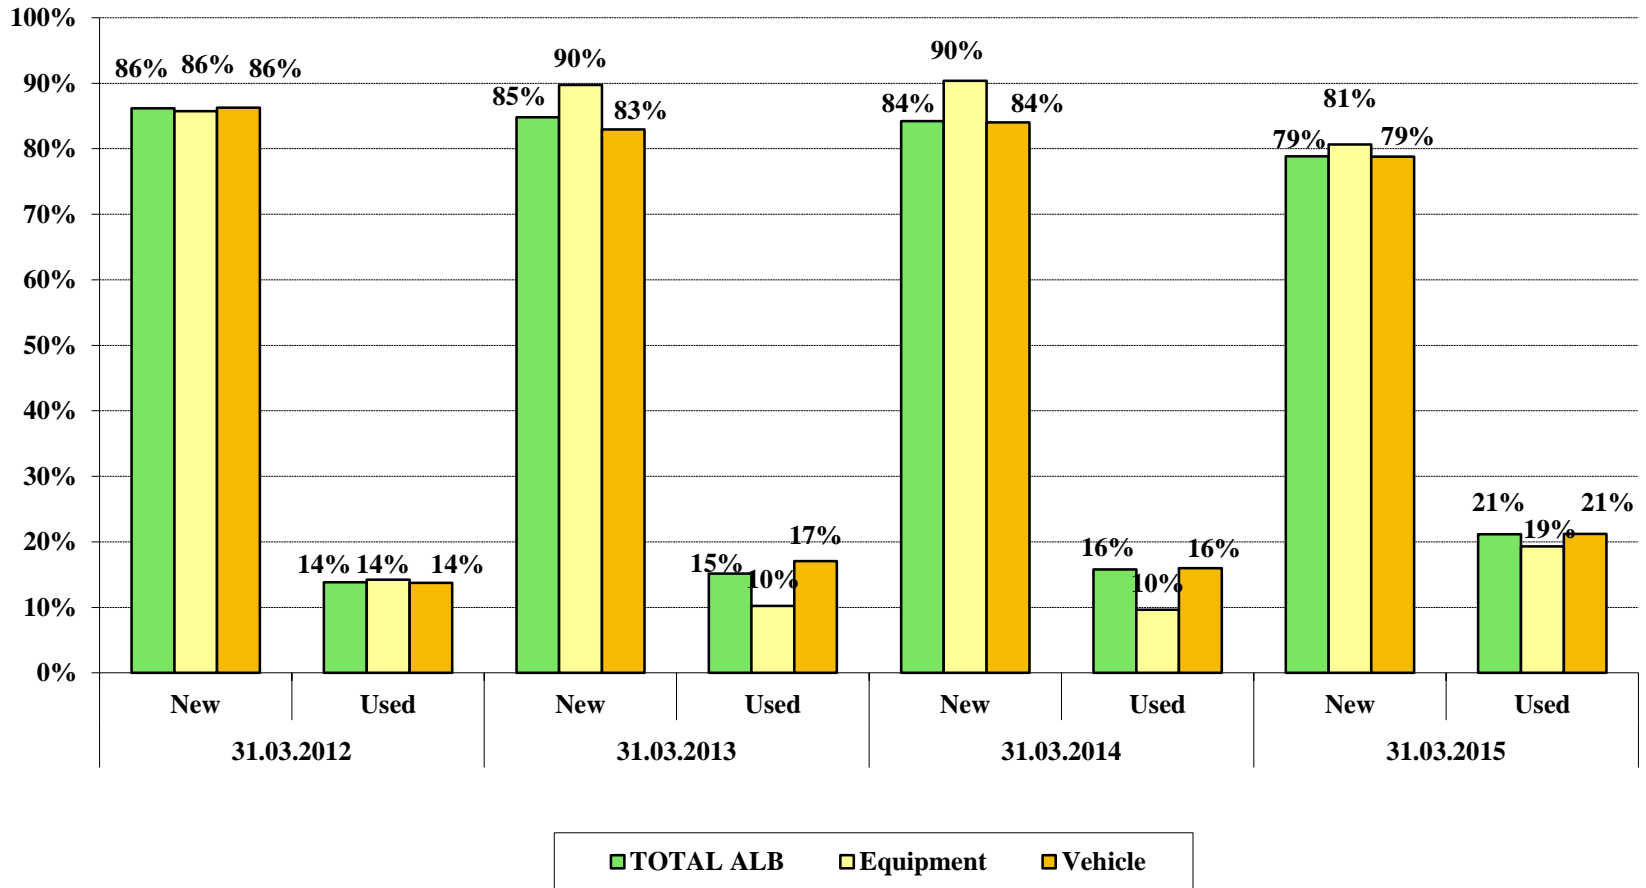

Piata de leasing din Romania (echipamente si vehicule) dupa tipul achizitiei

Romanian Leasing Market (Equipment and Vehicles) Structure by Acquisition Type