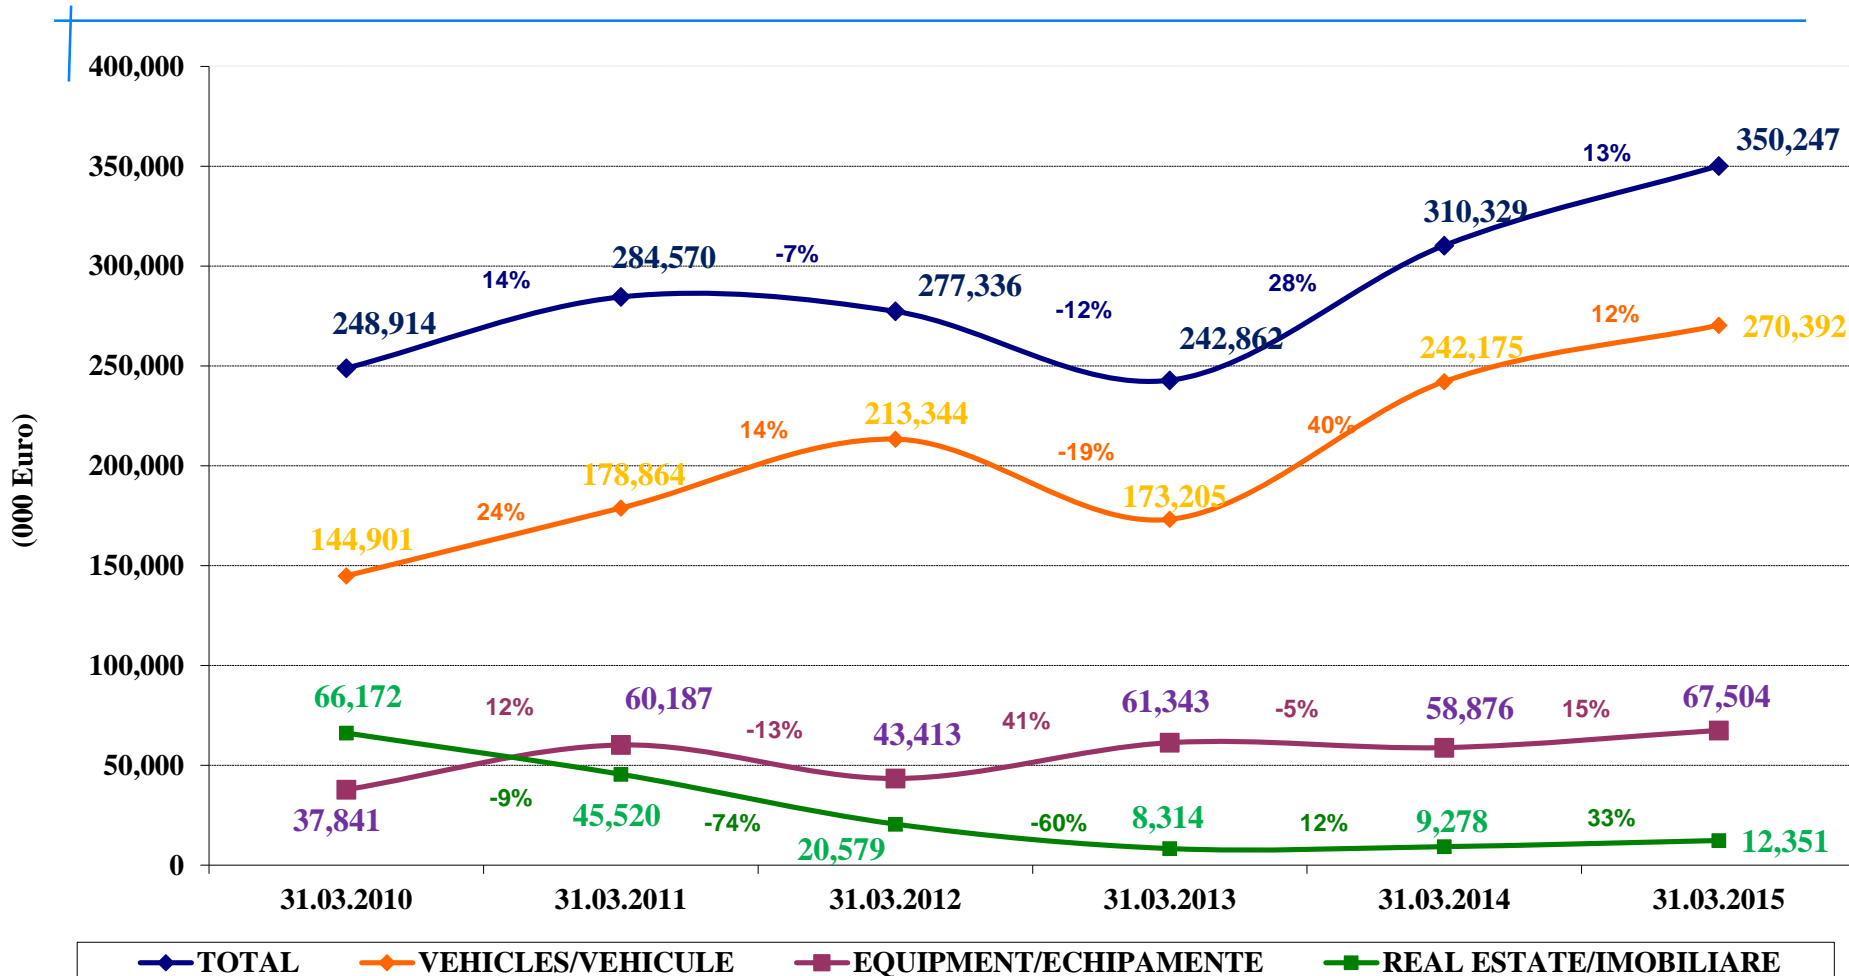

Asociatia Societatilor Financiare - ALB Romania
The Financial Companies Association – ALB Romania

Piața de leasing financiar în România
Financial Leasing Market in Romania
01.01.2015 - 31.03.2015

Piata leasingului din Romania dupa tipul de companie

Romanian Leasing Market by Company Type

Evolutia pietei de leasing financiar (cresteri trimestriale)

Financial Leasing Market Evolution (quarterly growth rates)

Piata de Leasing Financiar in Romania - ponderea segmentelor in total finantari