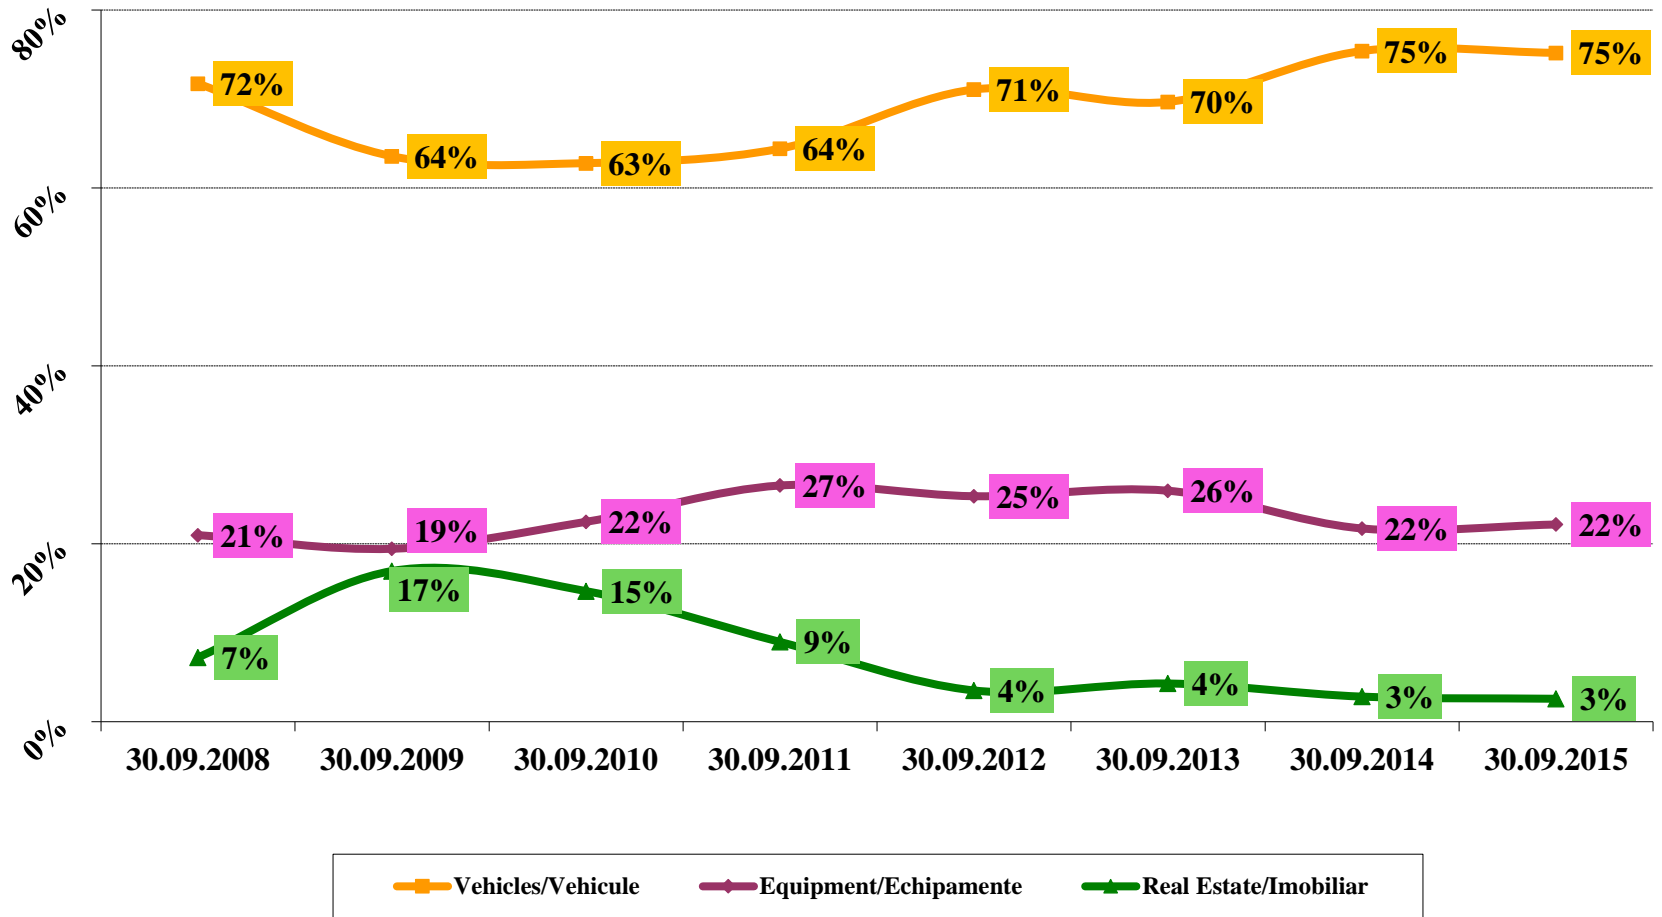

Asociatia Societatilor Financiare - ALB Romania
The Financial Companies Association – ALB Romania

Piața de leasing financiar în România
Financial Leasing Market in Romania
01.01.2015 - 30.09.2015

Piata leasingului din Romania dupa tipul de companie **Romanian Leasing Market by Company Type**

Evolutia pietei de leasing financiar (cresteri trimestriale)

Financial Leasing Market Evolution (quarterly growth rates)

Piata de Leasing Financiar in Romania - ponderea segmentelor in total finantari Romanian Financial Leasing Market - Weight per Good Segment