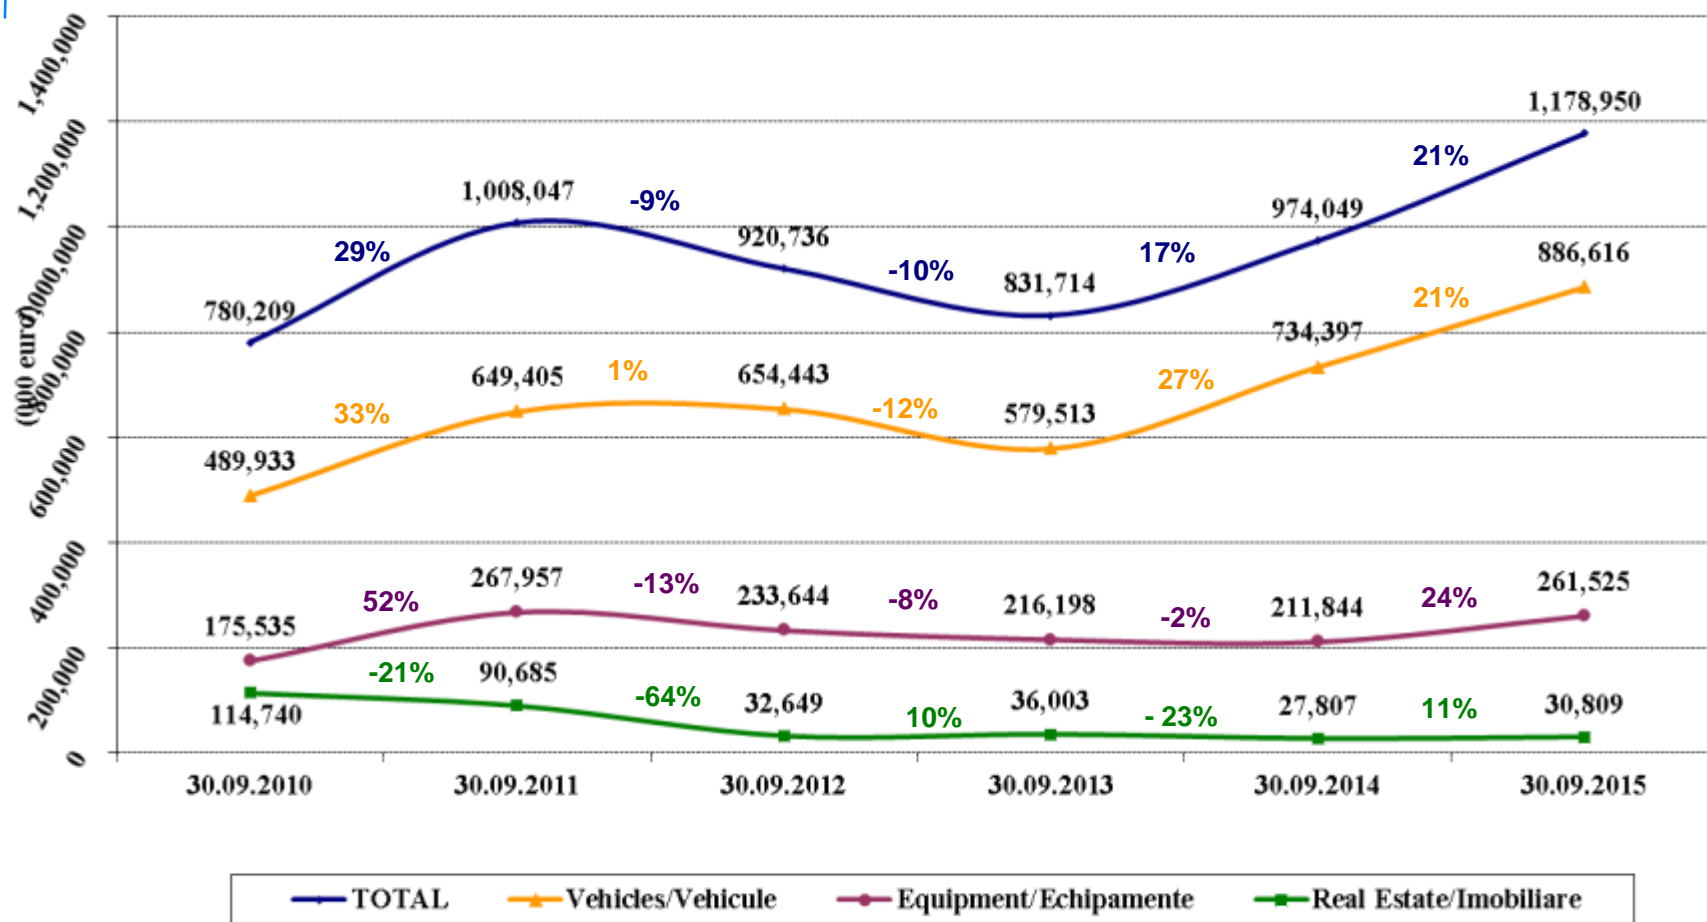

Asociatia Societatilor Financiare - ALB Romania
The Financial Companies Association – ALB Romania

Piața de leasing financiar în România
Financial Leasing Market in Romania
01.01.2015 - 30.09.2015

Piata leasingului din Romania dupa tipul de companie **Romanian Leasing Market by Company Type**

Evolutia pietei de leasing financiar (cresteri trimestriale)

Financial Leasing Market Evolution (quarterly growth rates)

Piata de Leasing Financiar in Romania - ponderea segmentelor in total finantari Romanian Financial Leasing Market - Weight per Good Segment