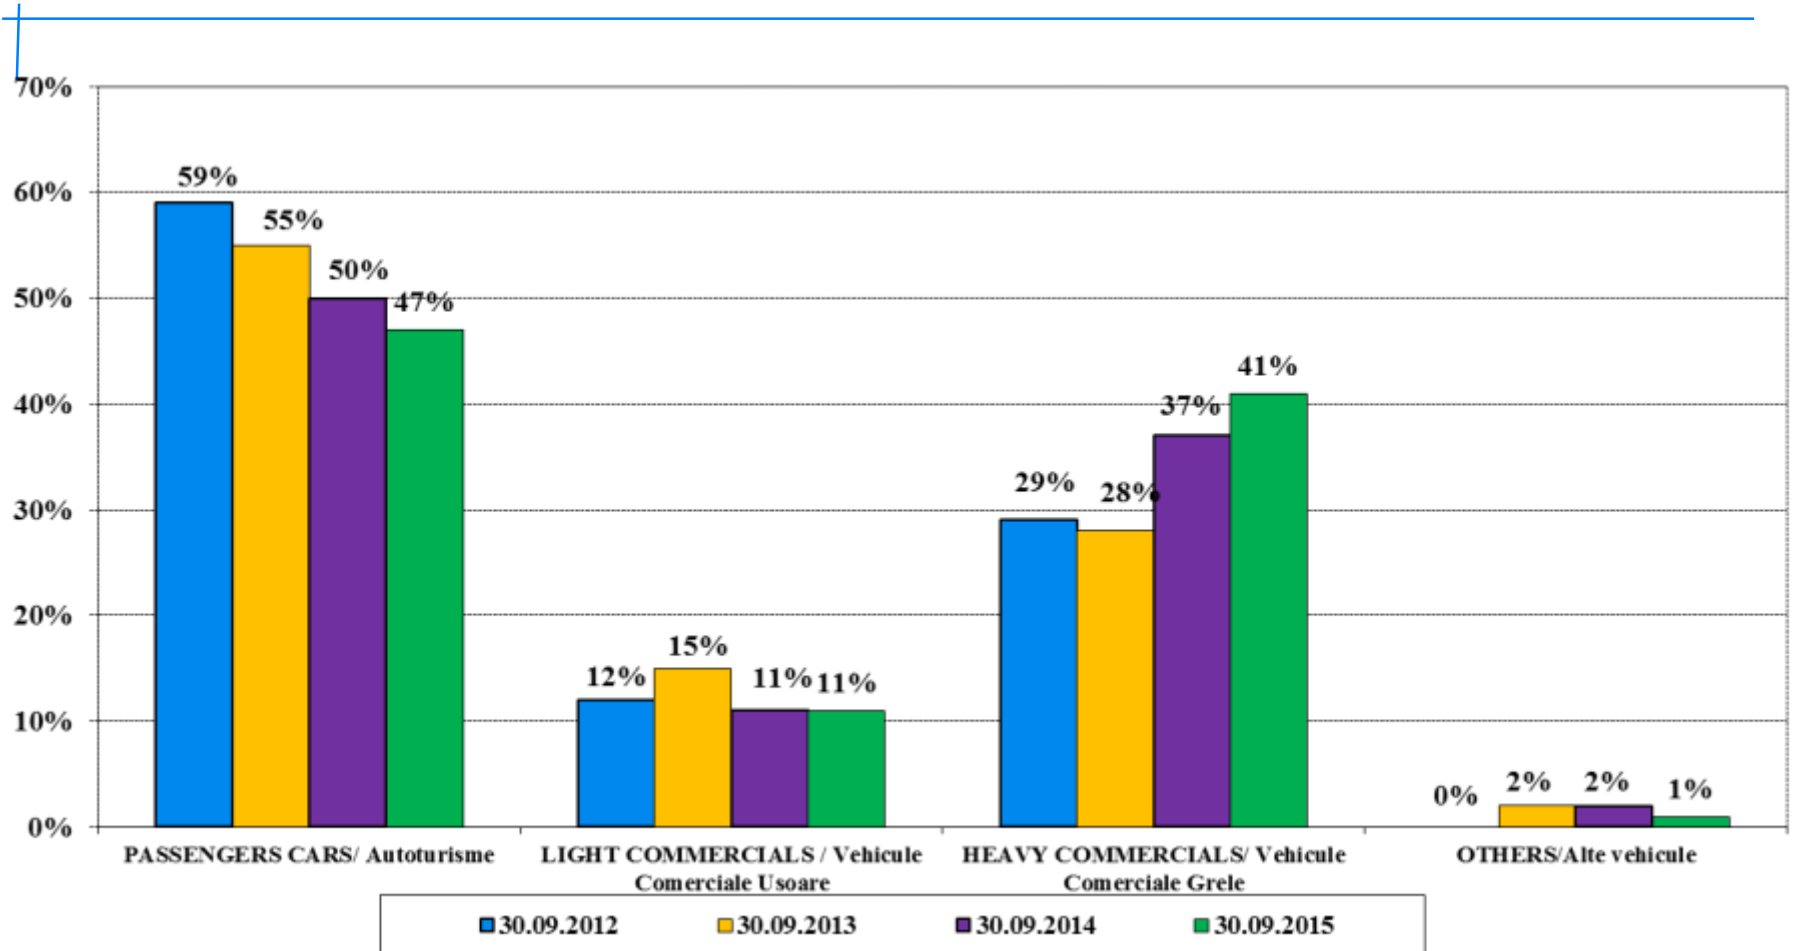

Piata de leasing financiar din Romania - finantarea vehiculelor

Romanian Financial Leasing Market - Vehicle Financing