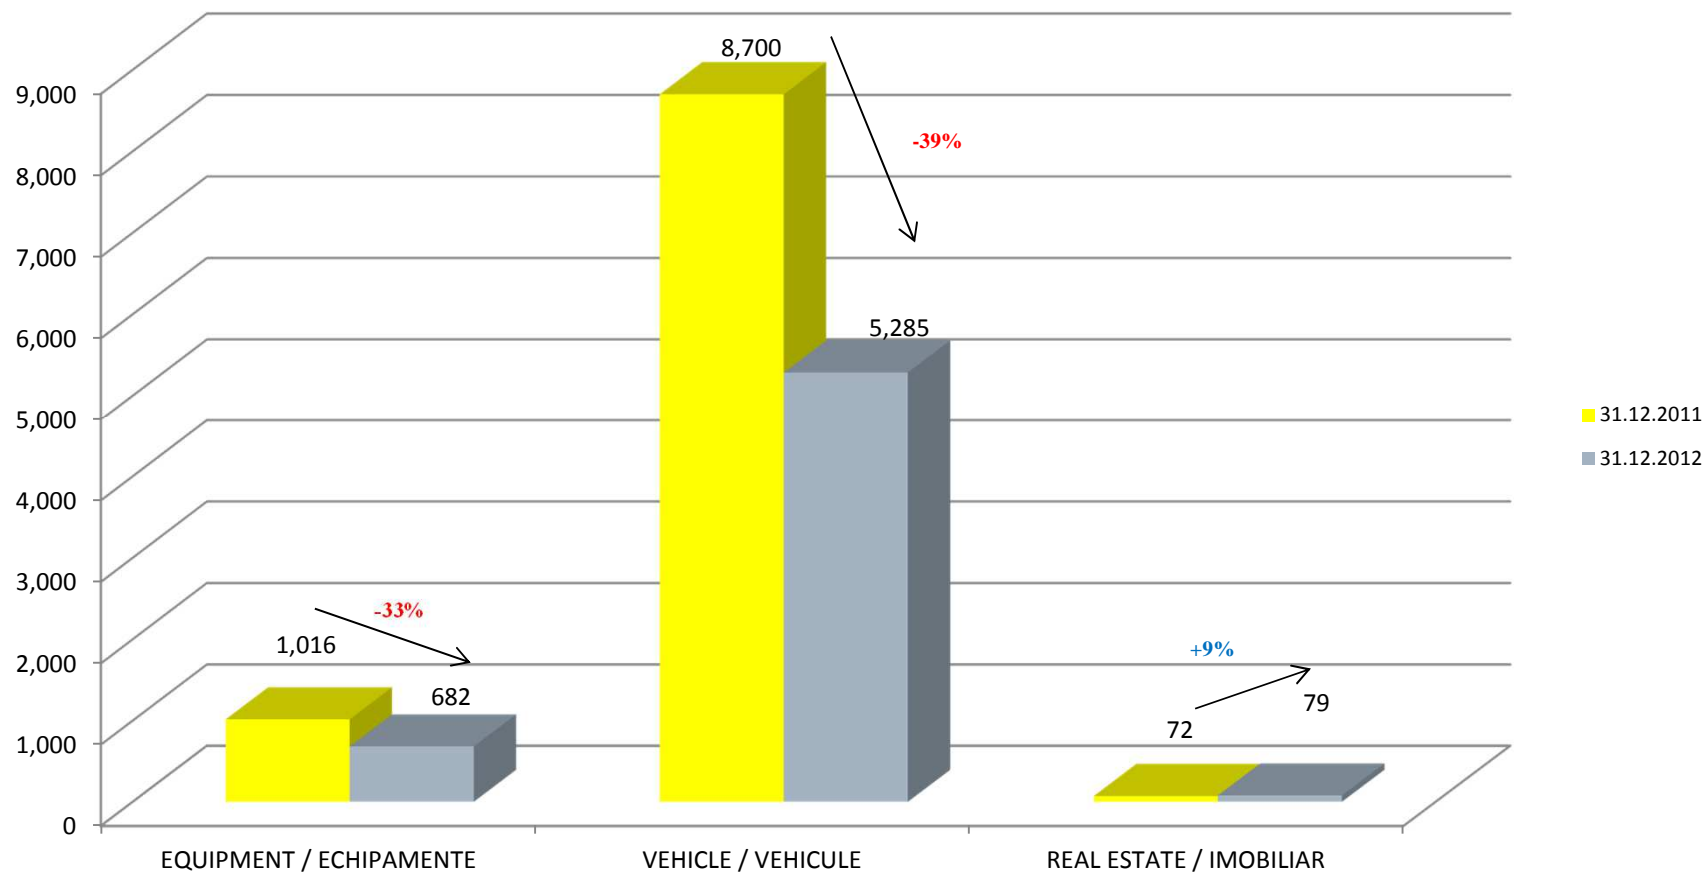

Piata de leasing din Romania dupa numarul activelor reposedate

Romanian Leasing Market by No. of Repossessed Assets