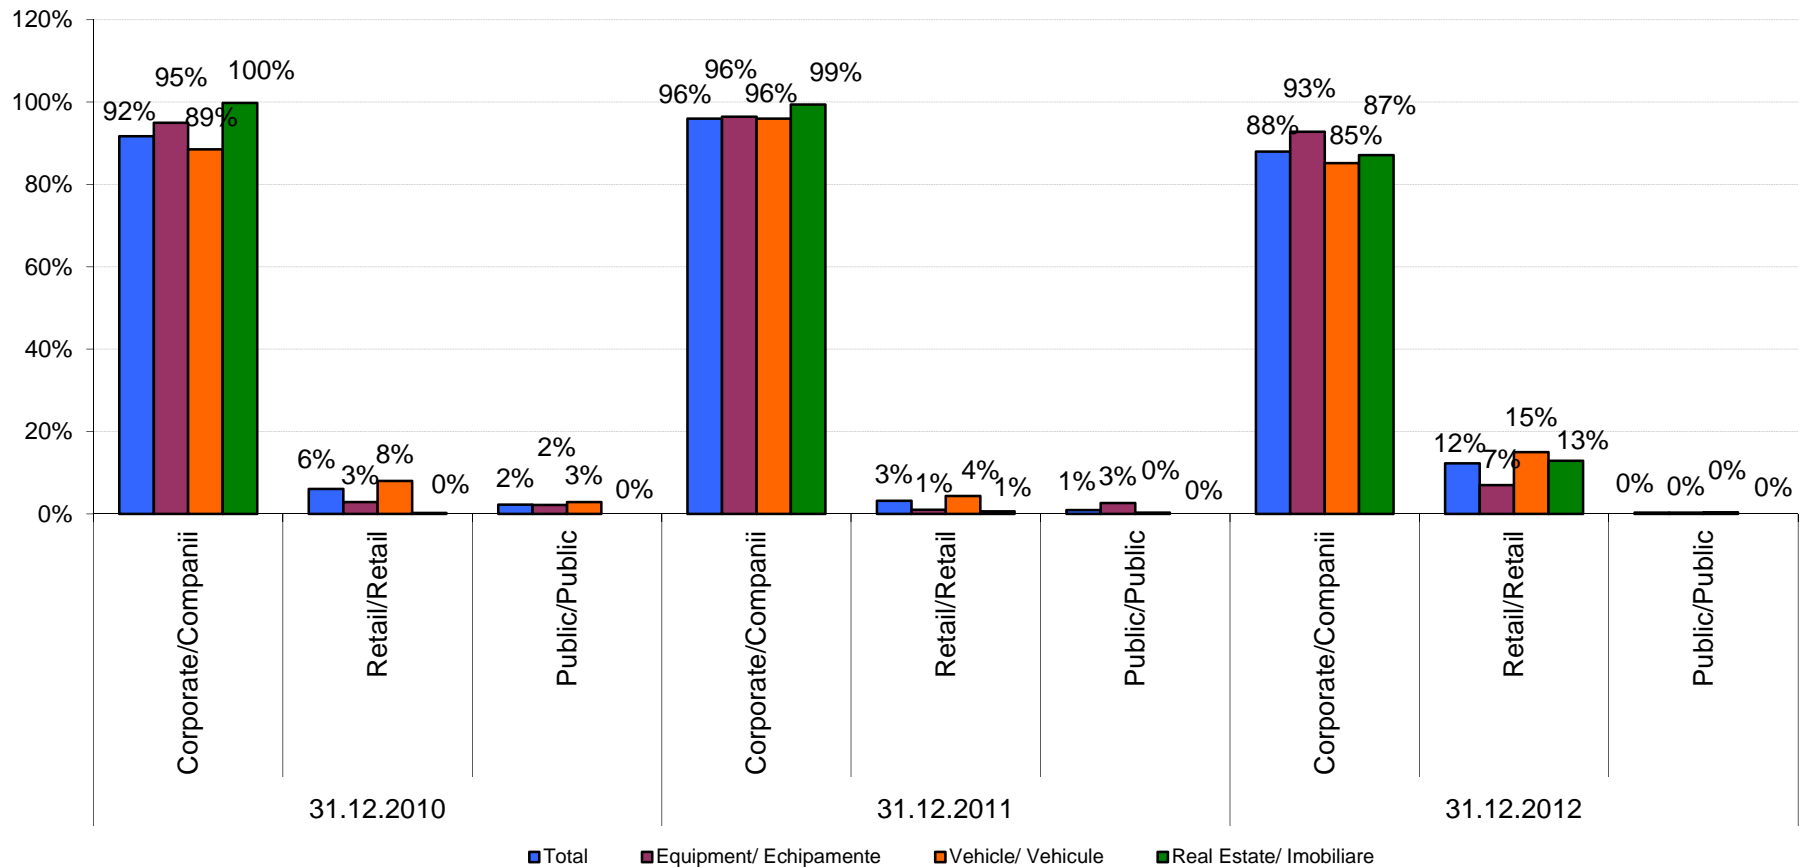

Piata de leasing financiar din Romania dupa categoria utilizatorului Romanian Financial Leasing Market Structure by Customer Type

Source/Sursa: ASOCIATIA SOCIETATILOR FINANCIARE – **ALB ROMANIA**

Issued by Diplomat Consult for ALB Romania