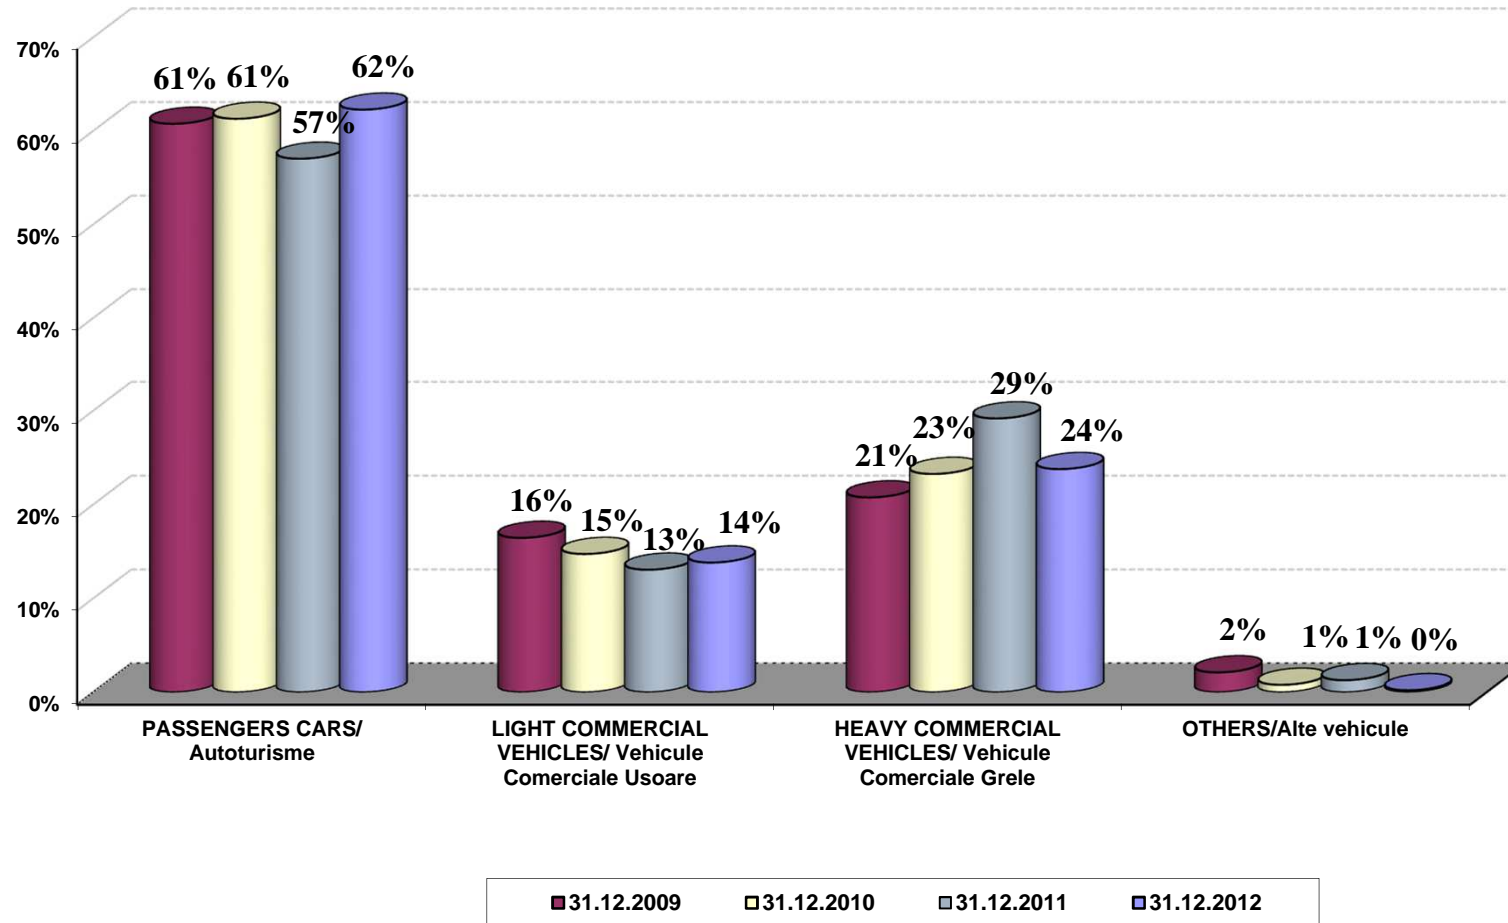

Piata de leasing financiar din Romania - finantarea vehiculelor

Romanian Financial Leasing Market - Vehicle Financing

Source/Sursa: ASOCIATIA SOCIETATILOR FINANCIARE – **ALB ROMANIA**

Issued by Diplomat Consult for ALB Romania