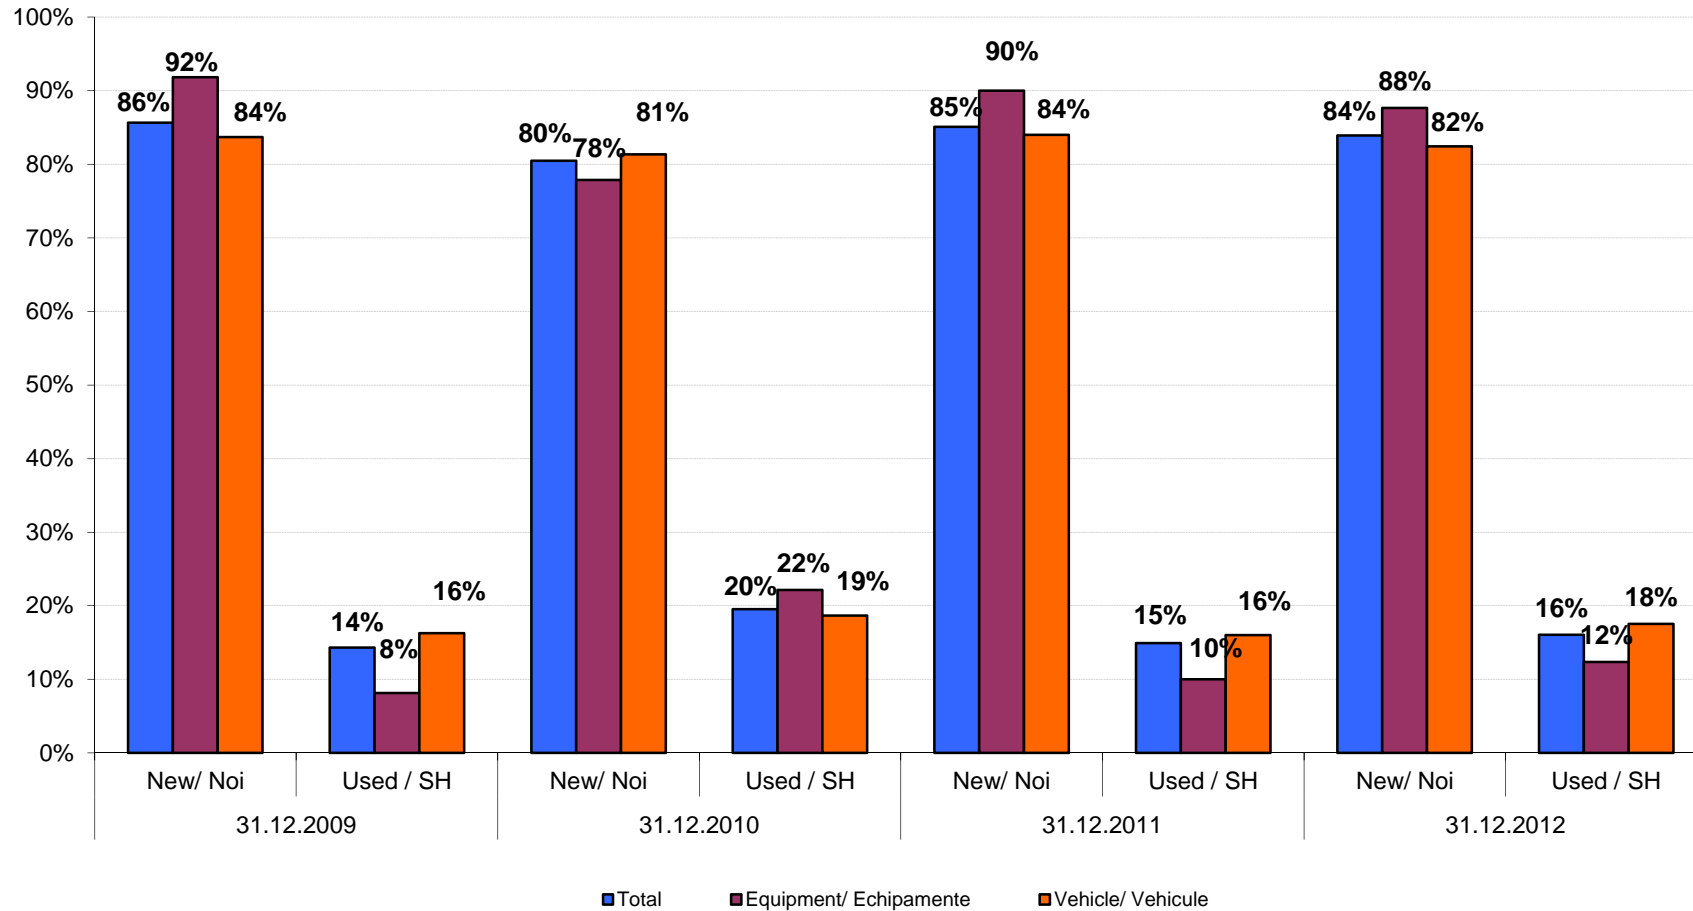

Piata de leasing din Romania (echipamente si vehicule) dupa tipul achizitiei
Romanian Leasing Market (Equipment and Vehicles) Structure by Acquisition Type

Source/Sursa: ASOCIATIA SOCIETATILOR FINANCIARE – **ALB ROMANIA**

Issued by Diplomat Consult for ALB Romania